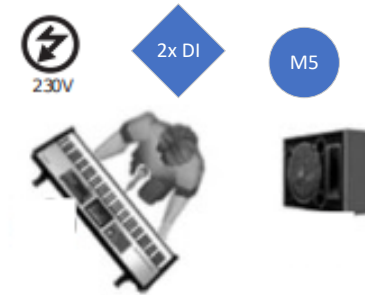

band N°10

Stage plan „Band No 10“
 Tel. +49 178 - 2378702

Professional PA and mixing console (24+ chan.)
 Effects: 2-3 x reverb, 1x delay
 min. 7x monitor paths (14x for Stereo IEM)
 6x prof. monitor wedges (min. 12/2)
 1x prof. drumfill (min. 15/2)
 2x professional guitar mics + stands
 8x professional drum mics (2 toms) + stands/clips
 2x prof. wireless vocal mics + stands
 3x prof. vocal mics + stands
 3x DI (2x keyb, 1x bg)