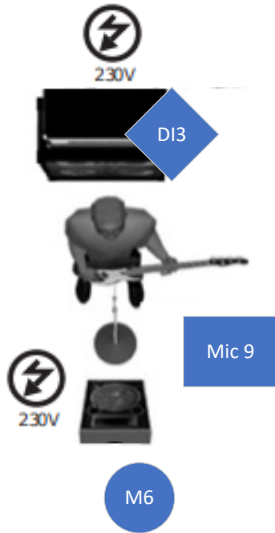

band N°10

Stage plan „Band No 10“
 Tel. +49 178 - 2378702

Professional PA and mixing console (24+ chan.)
 Effects: 2-3 x reverb, 1x delay
 min. 7x monitor paths (14x for Stereo IEM)
 6x prof. monitor wedges (min. 12/2)
 1x prof. drumfill (min. 15/2)
 2x professional guitar mics + stands
 8x professional drum mics (2 toms) + stands/clips
 2x prof. wireless vocal mics + stands
 3x prof. vocal mics + stands
 3x DI (2x keyb, 1x bg)