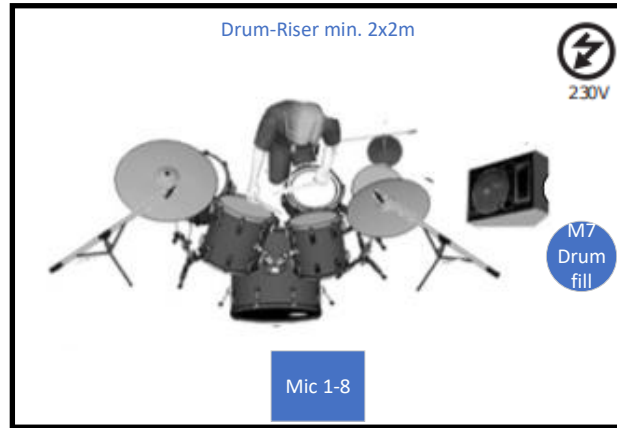

band N°10

Stage plan „Band No 10“
 Tel. +49 178 - 2378702

Professional PA and mixing console (24+ chan.)
 Effects: 2-3 x reverb, 1x delay
 min. 7x monitor paths (14x for Stereo IEM)
 6x prof. monitor wedges (min. 12/2)
 1x prof. drumfill (min. 15/2)
 2x professional guitar mics + stands
 8x professional drum mics (2 toms) + stands/clips
 2x prof. wireless vocal mics + stands
 3x prof. vocal mics + stands
 3x DI (2x keyb, 1x bg)